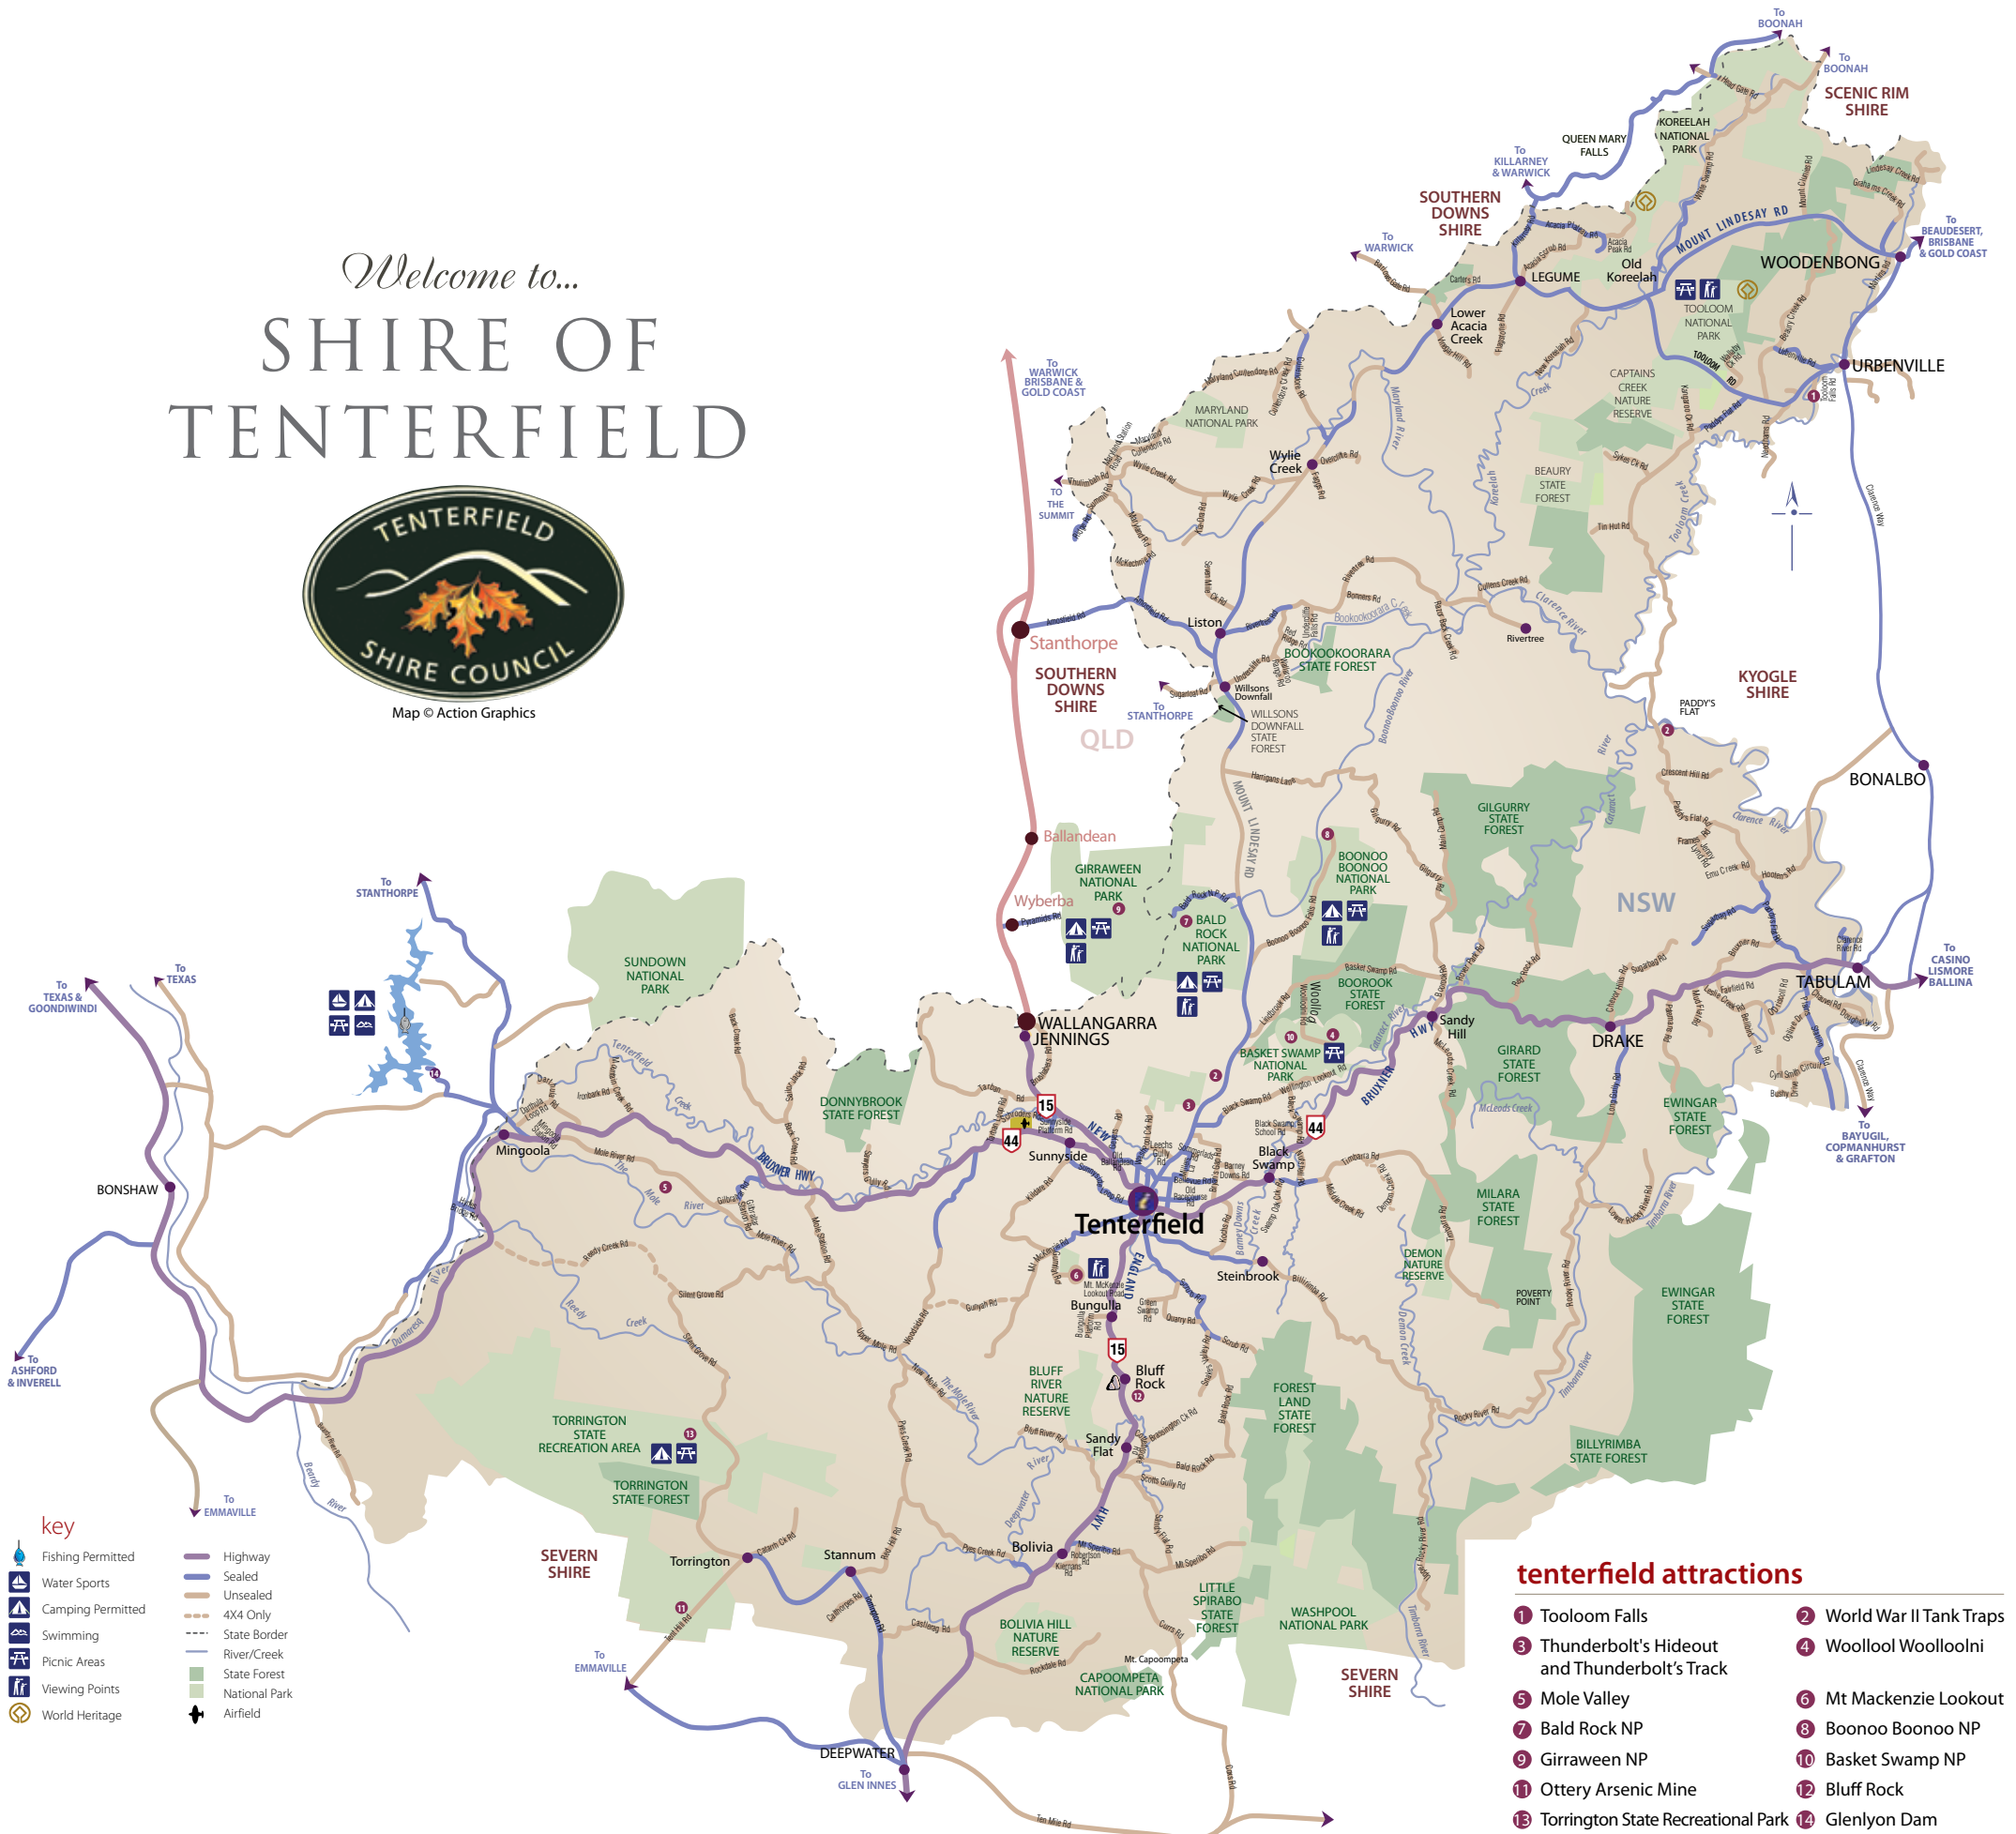

# SHIRE OF TENTERFIELD

Map © Action Graphics

## tenterfield attractions

- |   |                           |
|---|---------------------------|
| 1 Tooloom Falls                                 | 2 World War II Tank Traps |
| 3 Thunderbolt's Hideout and Thunderbolt's Track | 4 Woolool Woolloolni      |
| 5 Mole Valley                                   | 6 Mt Mackenzie Lookout    |
| 7 Bald Rock NP                                  | 8 Boonoo Boonoo NP        |
| 9 Girraween NP                                  | 10 Basket Swamp NP        |
| 11 Ottery Arsenic Mine                          | 12 Bluff Rock             |
| 13 Torrington State Recreational Park           | 14 Glenlyon Dam           |